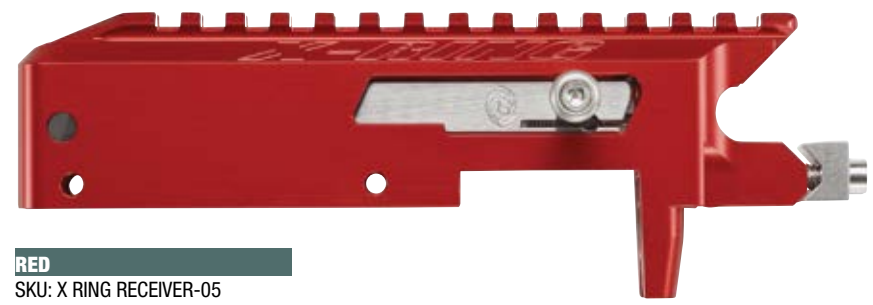

RED
SKU: X RING RECEIVER-05
UPC: 856365001837

*Custom colors available on request (Special Order Fee and 50% Non-Refundable Deposit apply)